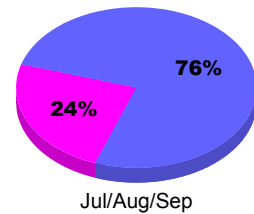

Membership Results 2010-2011

Goal, New, Dropped, Gain/Loss

Comparison of Club Gain/Loss

Current Year Compared to the Previous Year

Comparison of Membership Gain/Loss

Current Year Compared to the Previous Year

YTD Status Quo Clubs 2010-2011

Status Quo Clubs Compared to Status Quo Members

Gender Comparison 2010-2011

Male Female