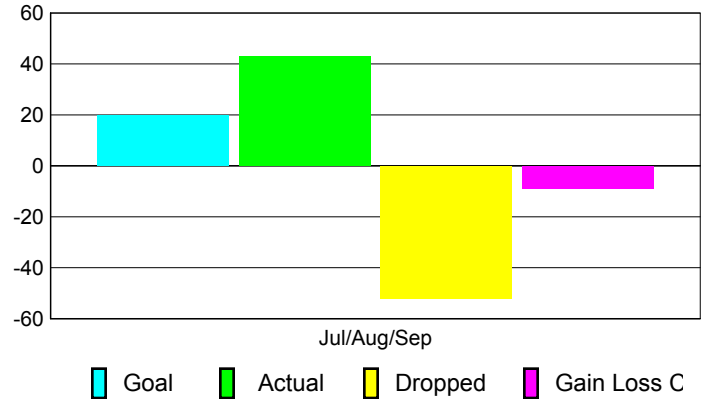

Membership Results 2010-2011

Goal, New, Dropped, Gain/Loss